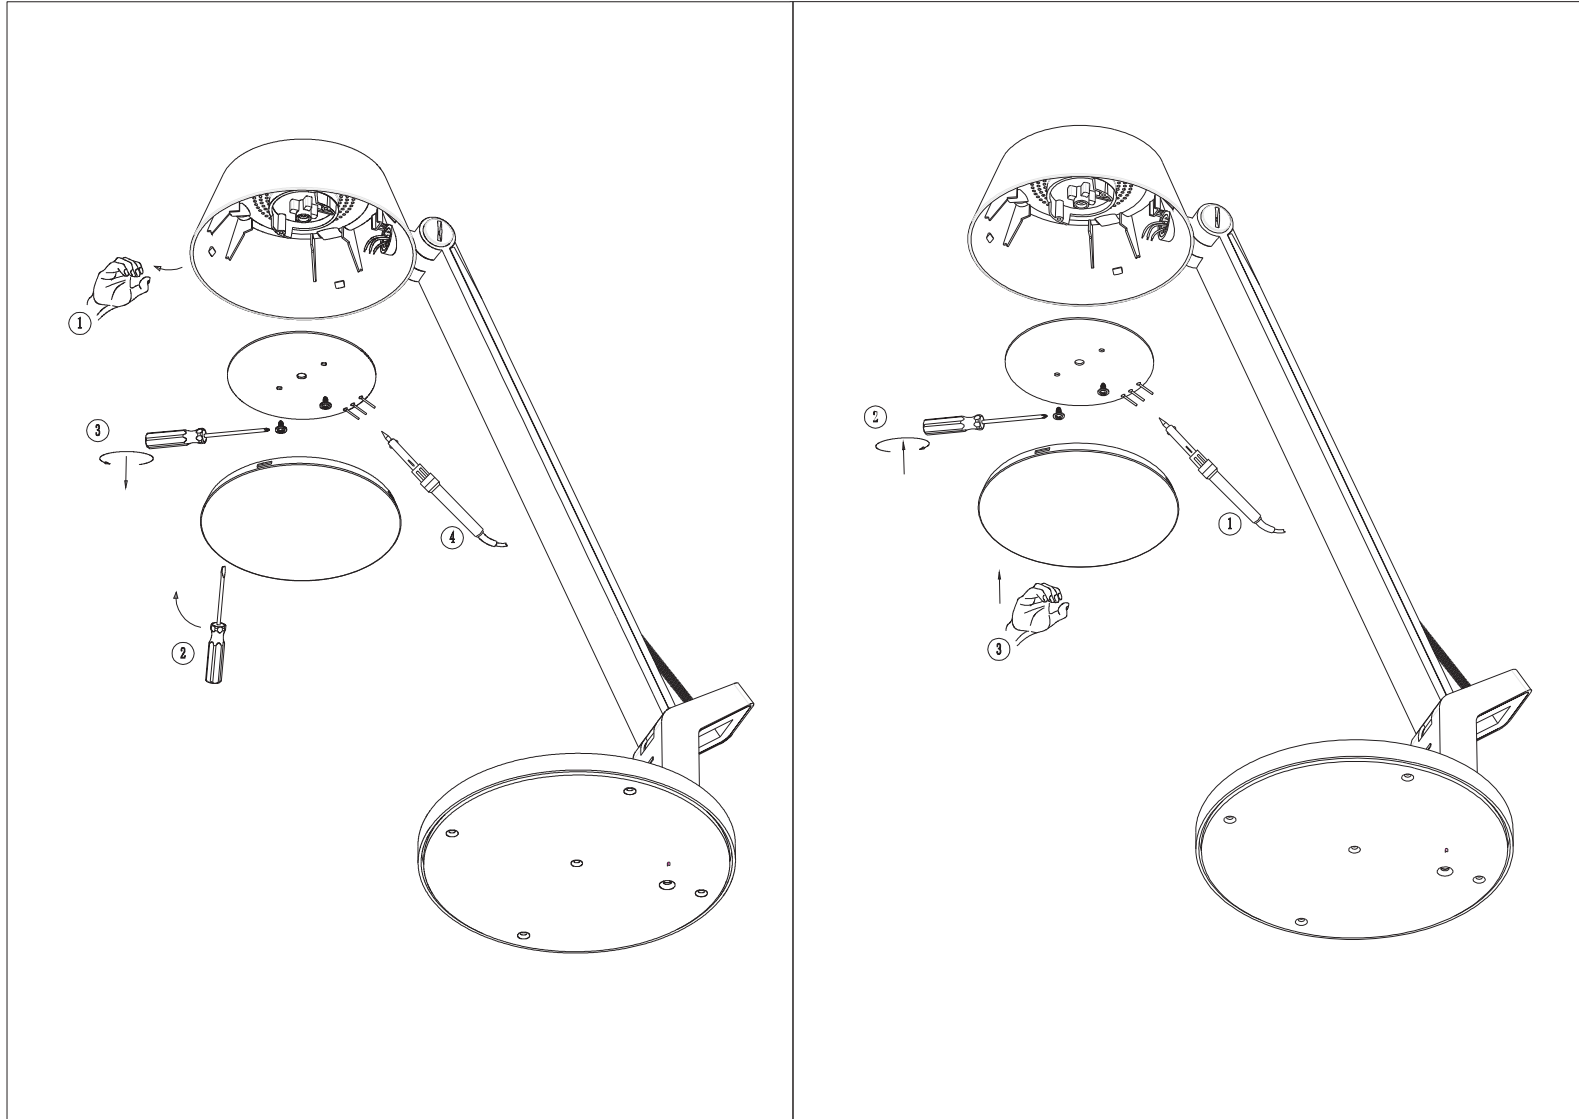

Anleitung zum Auswechseln der LEDs / Instruction how to change the LEDs