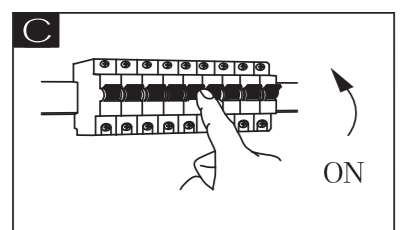

**GLOBO**  
LIGHTING  
www.globo-lighting.com  
15229D4DS

- incl. 3000 K - 6500 K
- 3 LIGHT STEPS 3000 K
- 3000 K - 6500 K
- dimmable
- night light
- colour fixing
- many light steps
- many steps
- memory function