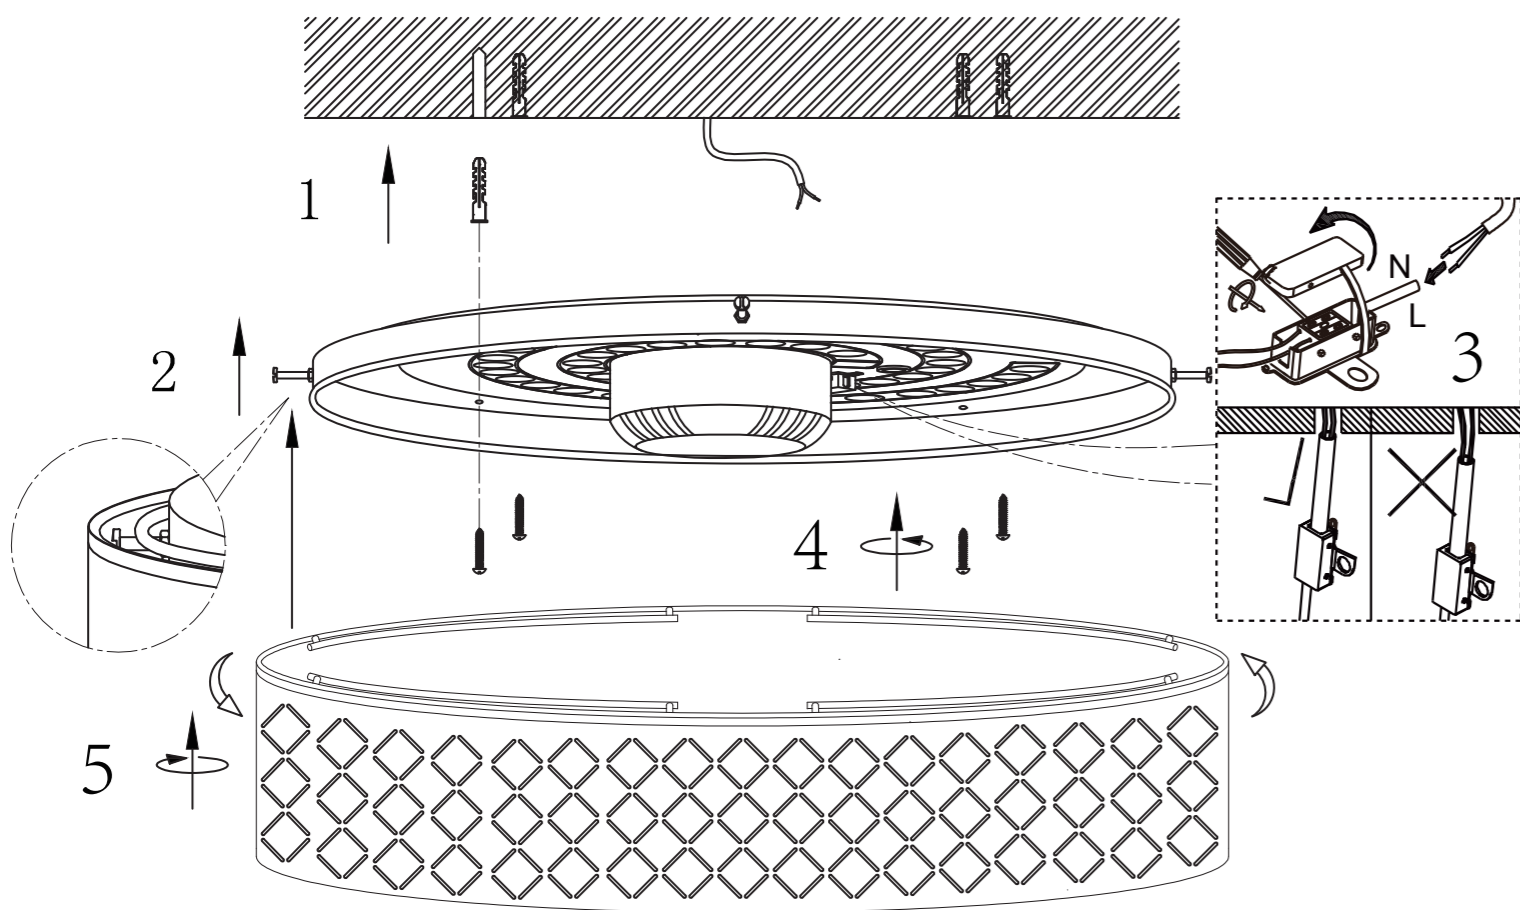

**GLOBO**  
LIGHTING  
www.globo-lighting.com  
15229D4DS

- incl. 3000 K - 6500 K
- 3 LIGHT STEPS 3000 K
- 3000 K - 6500 K
- dimmable
- night light
- colour fixing
- many light steps
- many steps
- memory function