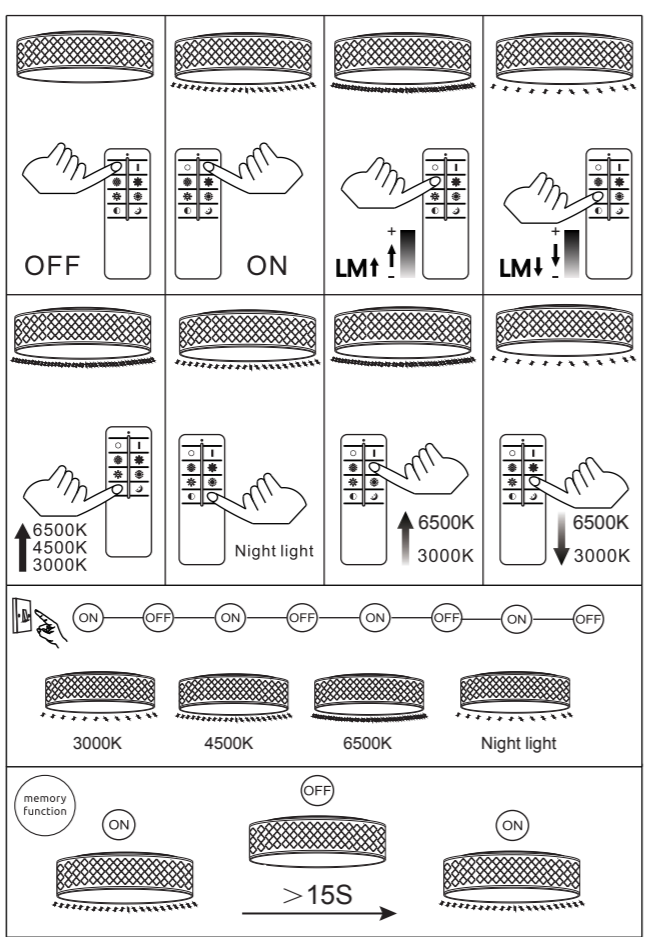

**GLOBO**  
LIGHTING  
www.globo-lighting.com  
15229D4DS

- incl. 3000 K - 6500 K
- 3 LIGHT STEPS 3000 K
- 3000 K - 6500 K
- dimmable
- night light
- colour fixing
- many light steps
- many steps
- memory function