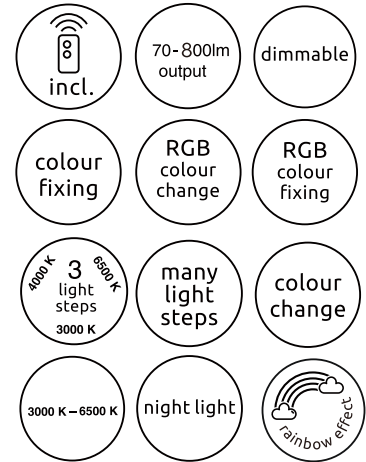

GLOBO

LIGHTING

www.globo-lighting.com

41368-24DS

1xMax. 24W SMD LED 24V
1xMax. 6W RGB SMD LED
220V-240V~ 50/60Hz

GLOBO Handels GmbH
Gewerbestr. 3
A-9184 Sankt Peter
Austria

Battery: 2*1.5V AAA(incl.)

Anleitung zum Auswechseln der LEDs / Instruction how to change the LEDs

GBR:
This product contains a light source of energy efficiency class <F>.

 The control gear can be replaced by a professional

 The LED - light source can only be replaced by a professional.

BGR:
Този продукт включва светлинен източник с клас на енергийна ефективност <F>.