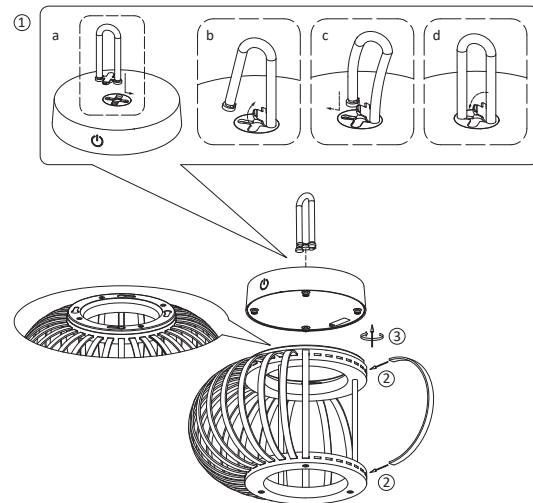

T<sub>k</sub> 2.700 K

🔌 15.000 x

💡 < 0,5 s

900580/900581/900582/900583

5V/3000mAh

LED 1x LED-Board 5V DC/1,5W

1x

- 1. AN/AUS
- 2. >1s 5%-100%
  
- 1. ON/OFF
- 2. >1s 5%-100%