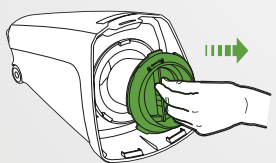

! www.aeg.com/shop

24h

24h

AEG

HX6 | X CONVENIENCE

HX6-13DB-W

CH2010215

P

P

P

!

! MAX 100 ml

!

0%

4 h

100%