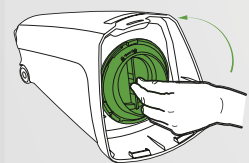

! www.aeg.com/shop

24h

24h

AEG

HX6 | X CONVENIENCE

HX6-13DB-W

CH2010215

P

P

P

!

! MAX 100 ml

!

0%

4 h

100%