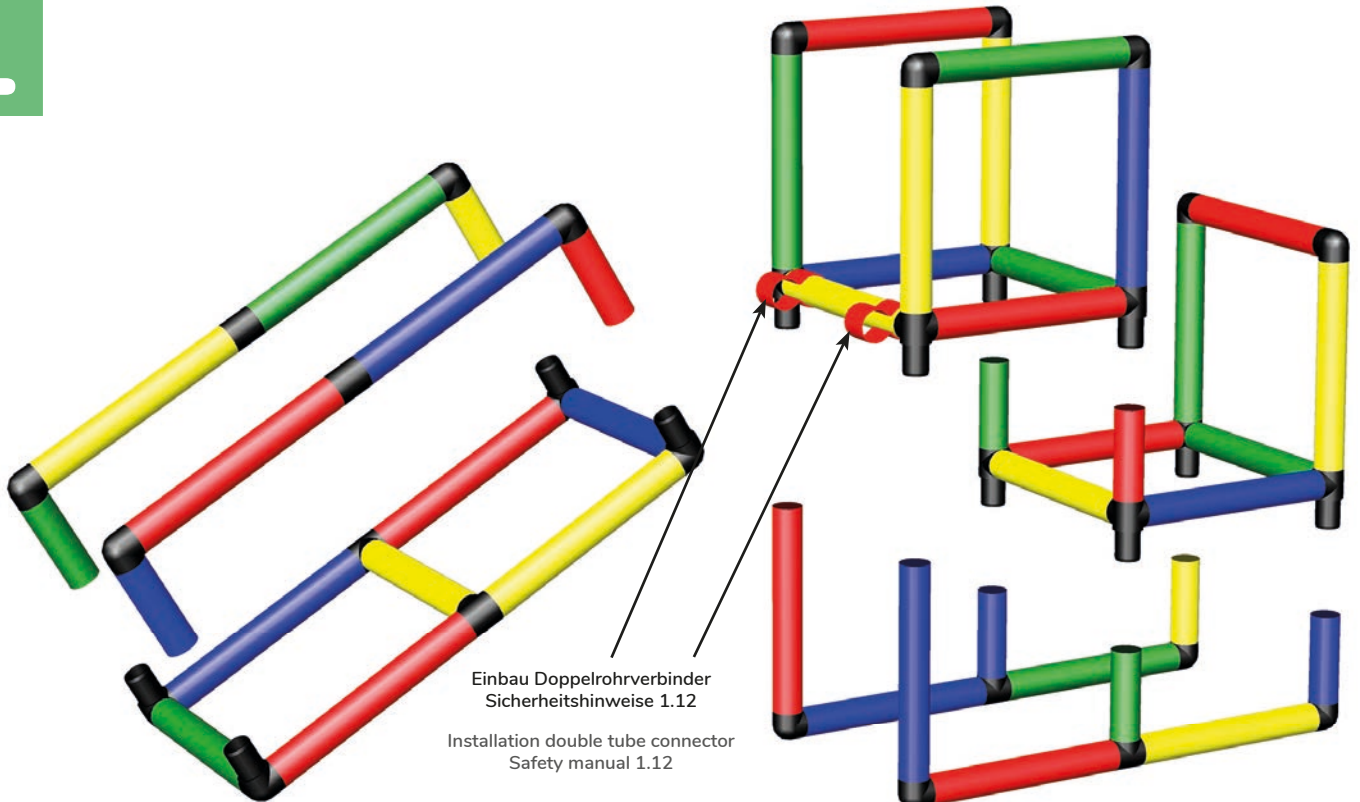

Screwing of tubes and panels
Safety manual 1.1 and 1.3

Klettergerüst mit langer Rampe

Climbing Frame with Long Ramp

168 x 45 x 85 cm

1½ 2 std/h

A0173

1

Einbau Doppelrohrverbinder
Sicherheitshinweise 1.12
Installation double tube connector
Safety manual 1.12