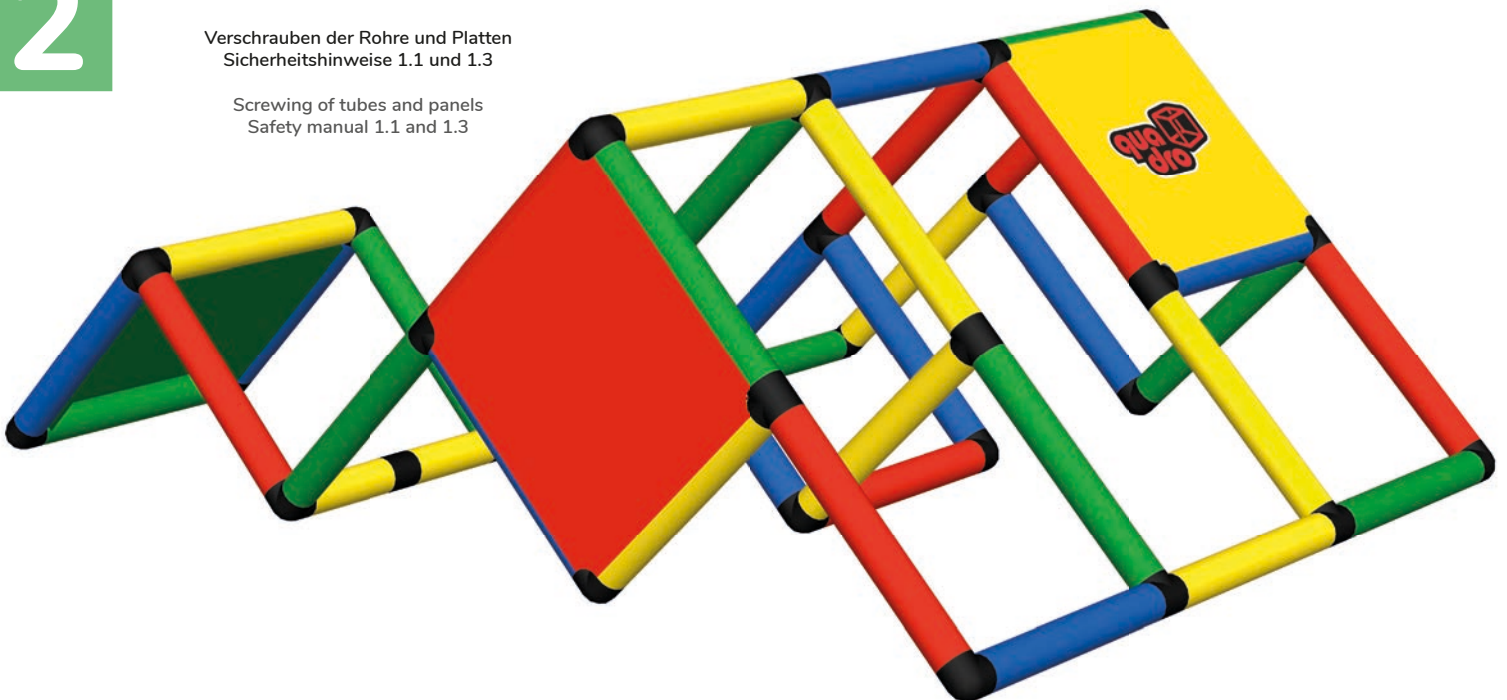

2

Verschrauben der Rohre und Platten
Sicherheitshinweise 1.1 und 1.3

Screwing of tubes and panels
Safety manual 1.1 and 1.3