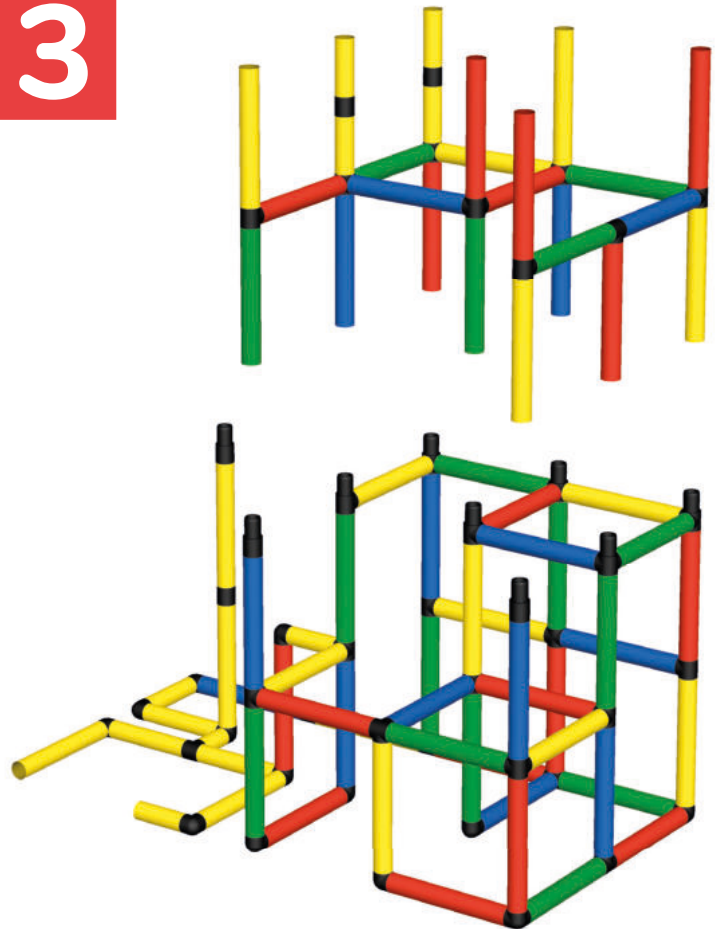

Riesiges Wasserrutschenmodell, bestehend aus GENIUS, BOGENRUTSCHE und POOL L

Huge water slide model, consisting of GENIUS, CURVED SLIDE and POOL L

365 x 205 x 230 cm

3 6h

C0170

Erforderliche Baukästen Required Kits

1x

1x

1x

1

2

Spezialrohr, 3 Löcher
(35 cm, 135°)
Special tube, 3 holes
(35 cm, 135°)

40534

3