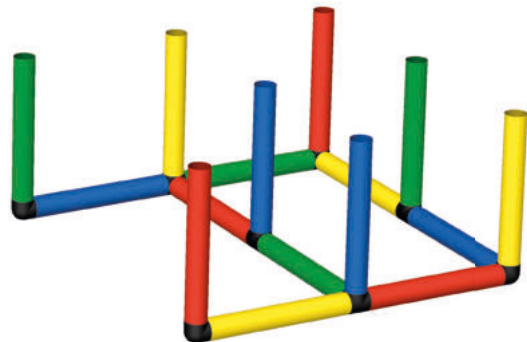

Set Eishockey Tore

Set Ice Hockey Goals

98 x 85 x 98 cm,
85 x 85 85 cm

🏠 1 ⌚ 2 h

A0281

1

2