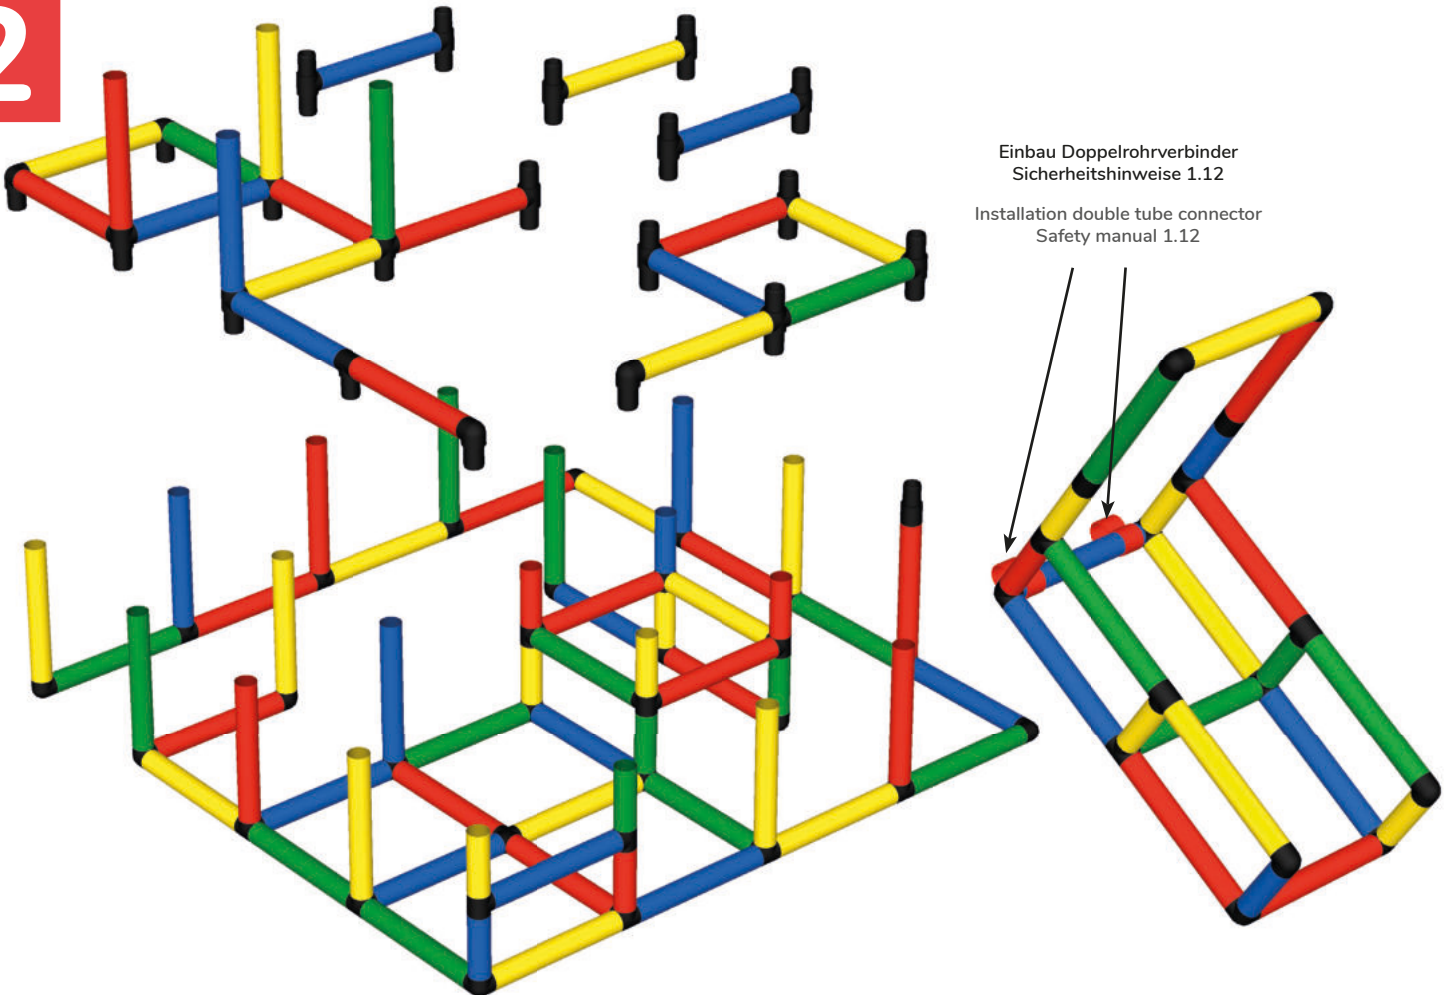

Baby Urlaubsträum

Holiday Baby Dream

248 x 170 x 196 cm

1/2 5h

C0167

Erforderliche Baukästen Required Kits

1x

1x

1x

1

2

Einbau Doppelrohrverbinder
Sicherheitshinweise 1.12

Installation double tube connector
Safety manual 1.12