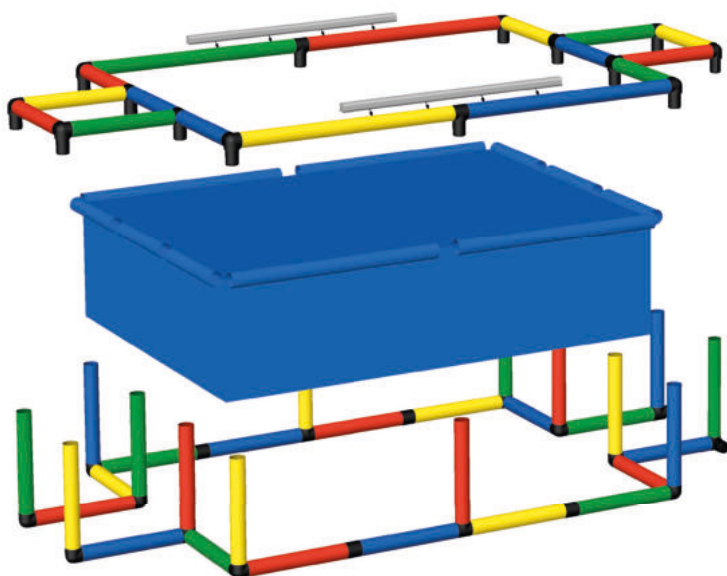

4

Einbau Aluminiumprofil
Sicherheitshinweise 1.16

Installation aluminium profile
Safety manual 1.16