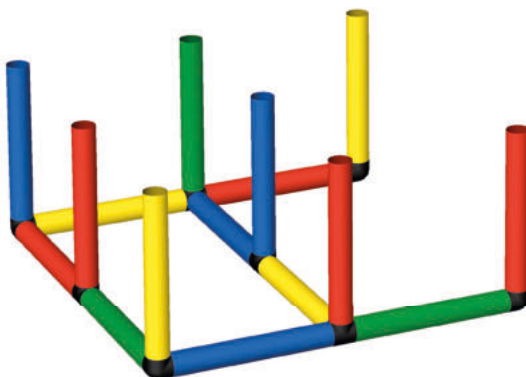

Set Eishockey Tore

Set Ice Hockey Goals

98 x 85 x 98 cm,
85 x 85 85 cm

🏠 1 ⌚ 2 h

A0281

1

2