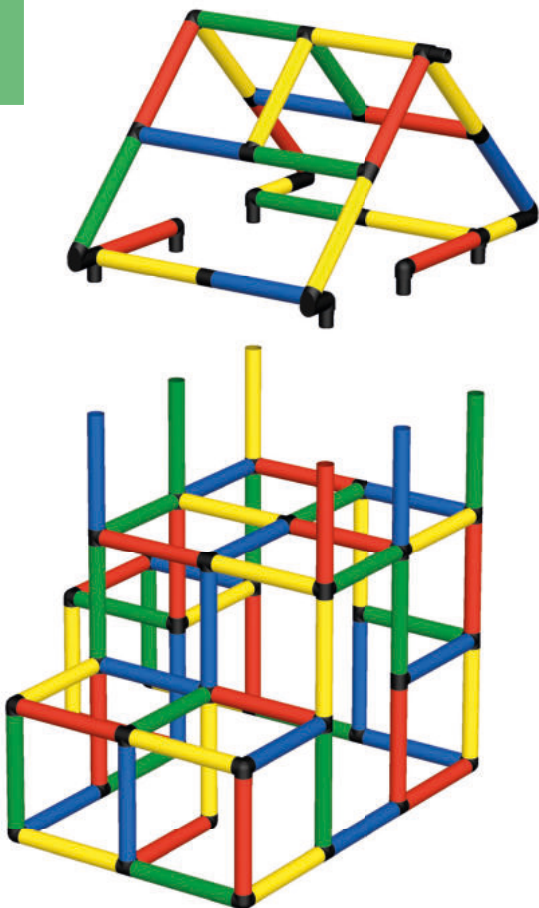

Großes Spielhaus mit Sonnendach

Large Playhouse with Sun Roof

150 x 132 x 193 cm

2 h

A0280

1

2

3

4

Installation Multirad
Sicherheitshinweise 1.10

Installation Multi-wheel
Safety manual 1.10