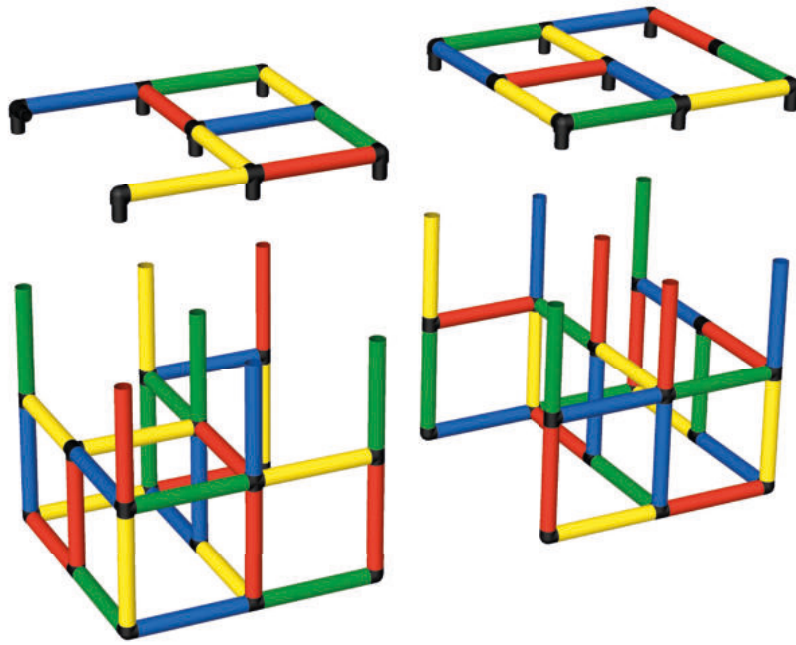

3

4

Installation Multirad
Sicherheitshinweise 1.10
Installation Multi-wheel
Safety manual 1.10

5

Verschrauben der Röhre und Platten
Sicherheitshinweise 1.1 und 1.3

Screwing of tubes and panels
Safety manual 1.1 and 1.3