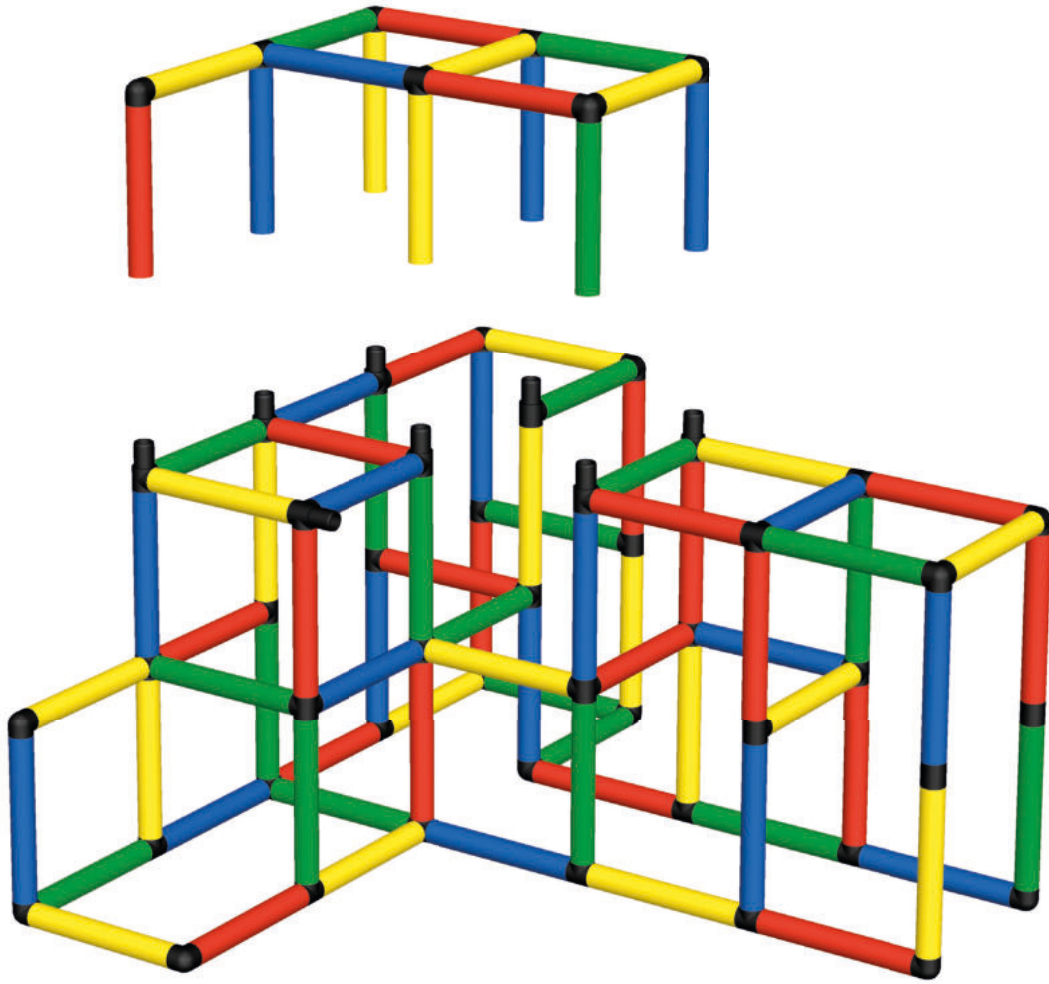

3

4

Installation Multirad
Sicherheitshinweise 1.10

Installation Multi-wheel
Safety manual 1.10