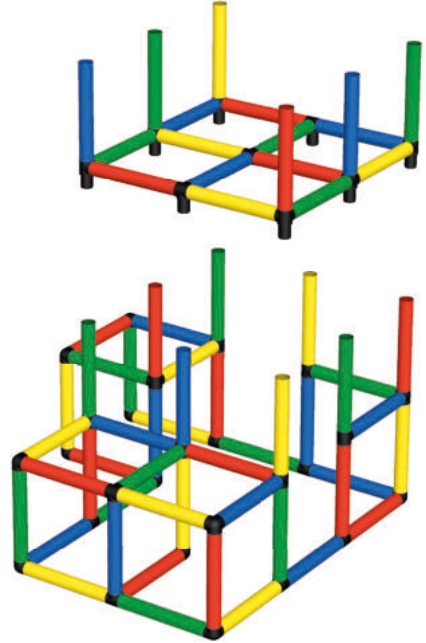

Großes Spielhaus mit Sonnendach

Large Playhouse with Sun Roof

150 x 132 x 193 cm

2 h

A0280

1

2

3

4

Installation Multirad
Sicherheitshinweise 1.10

Installation Multi-wheel
Safety manual 1.10