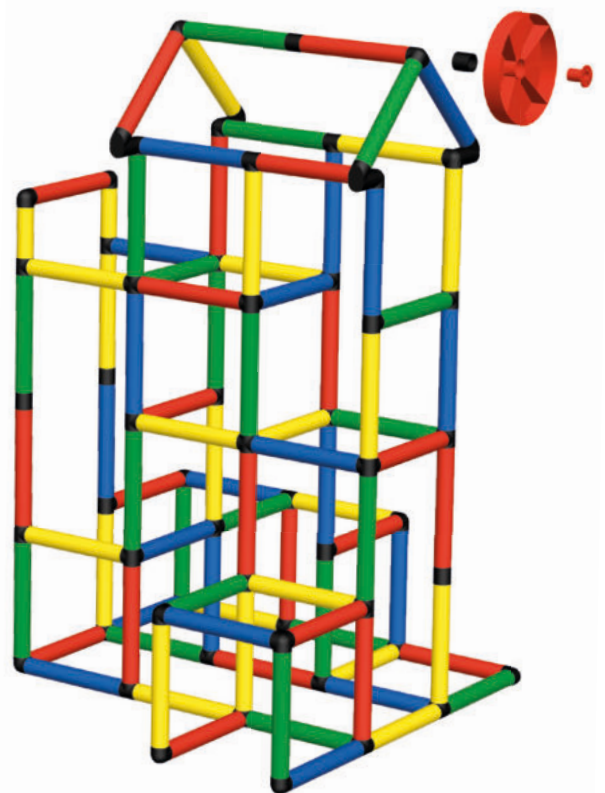

4

Installation Multirad
Sicherheitshinweise 1.10

Installation Multi-wheel
Safety manual 1.10