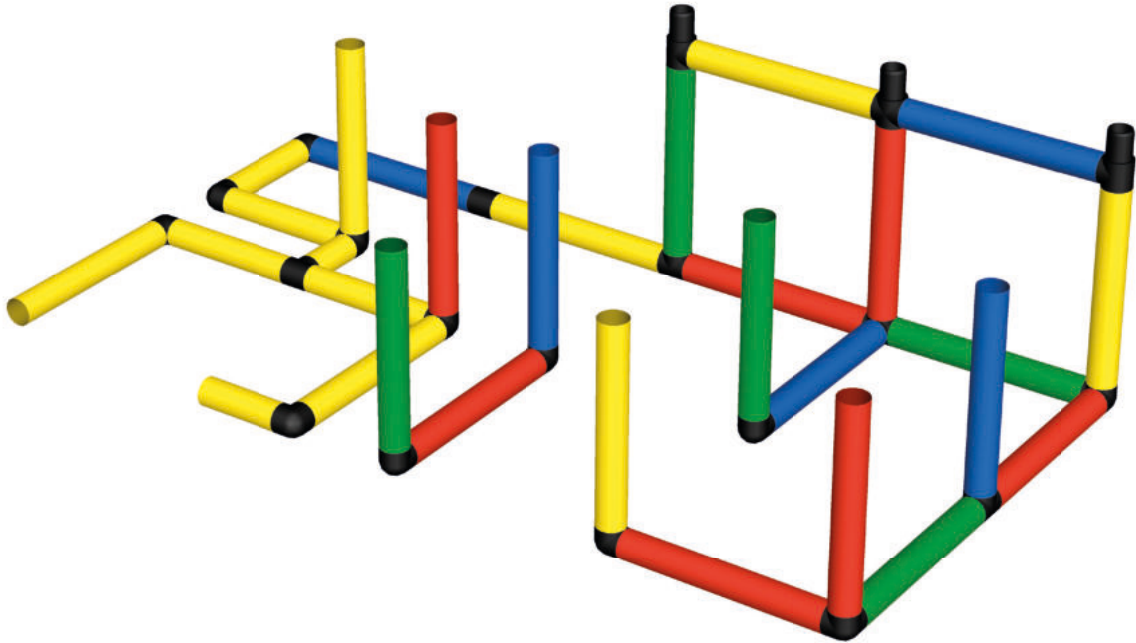

Erforderliche Baukästen Required Kits

1x

1x

1x

1