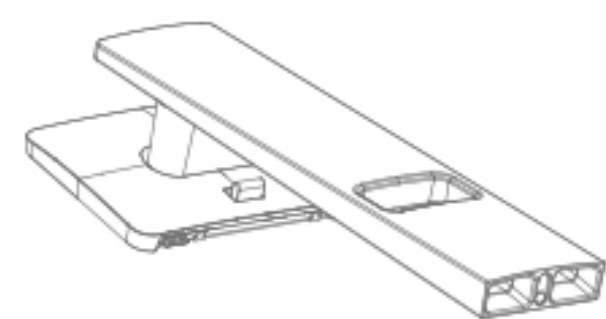

## Number and Type of Ports

DC In Port x 1

HDMI 1.4 port x 1

HDMI 2.1 port x 1

DP 1.2 port x 1

Audio port x 1

## Dimensions & Weight

706.7 x 201.9 x 438.5mm 4.88kg

Monitor

Base

Stand

DP cable

Power Adapter

Studs