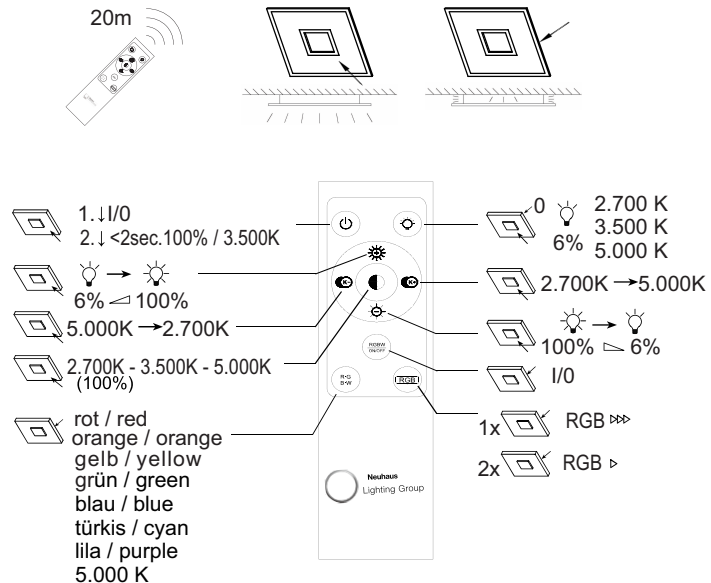

Beschreibung / Description	Betriebsgröße / Operation data
Batterie / Battery	2x 1,5V AAA
Sendefrequenz / Transmission frequency	2,4 GHz
Sendeleistung / Transmission power	max. 4,7 dBm
Leerlaufstrom / No-load current	max. 10 uA
Betriebsstrom / Operating current	max. 10 mA
Reichweite der Fernbedienung / Range of the remote control	≤20m