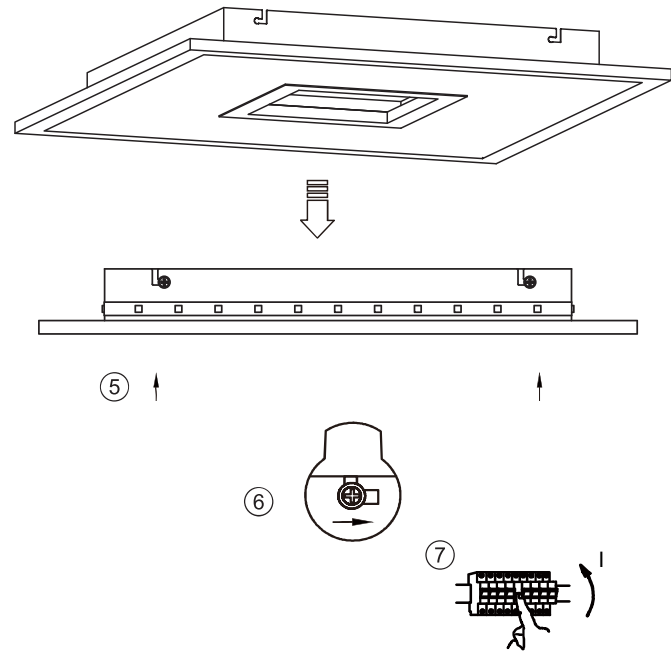

Beschreibung / Description	Betriebsgröße / Operation data
Batterie / Battery	2x 1,5V AAA
Sendefrequenz / Transmission frequency	2,4 GHz
Sendeleistung / Transmission power	max. 4,7 dBm
Leerlaufstrom / No-load current	max. 10 uA
Betriebsstrom / Operating current	max. 10 mA
Reichweite der Fernbedienung / Range of the remote control	≤20m